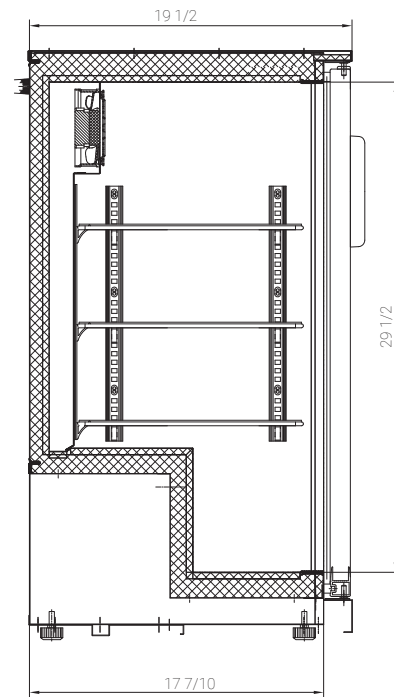

GBB-24G

24" Glass Door Back Bar Cooler

The Glacier back bar refrigerator series offers efficient beverage chilling and organization while maximizing space utilization. The GBB-24G comes with a glass hinged door, door locks and 2 adjustable and removable wire shelves. Featuring precision digital temperature controls, these refrigerators maintain beverages at the optimal serving temperature between 33°F and 38°F.

Technical Specifications

- Black exterior finish
- Stainless steel interior finish
- 115 V/60 Hz
- R290 refrigerant
- Automatic defrost

GBB-24G

24" Glass Door Back Bar Cooler

FRONT

LEFT

Model	External Dimensions (inches)			Crated Dimensions (inches)			Temperature Range °F	Compressor Power (HP)	Net Weight	Gross Weight	# of Shelves	NEMA Config.	Amps
	W	D	H	W	D	H							
GBB-24G	23 5/8	20 1/2	35 2/5	26	22 2/5	38 3/5	33 ~ 41°F	1/4	106	128	2	5-15P	2