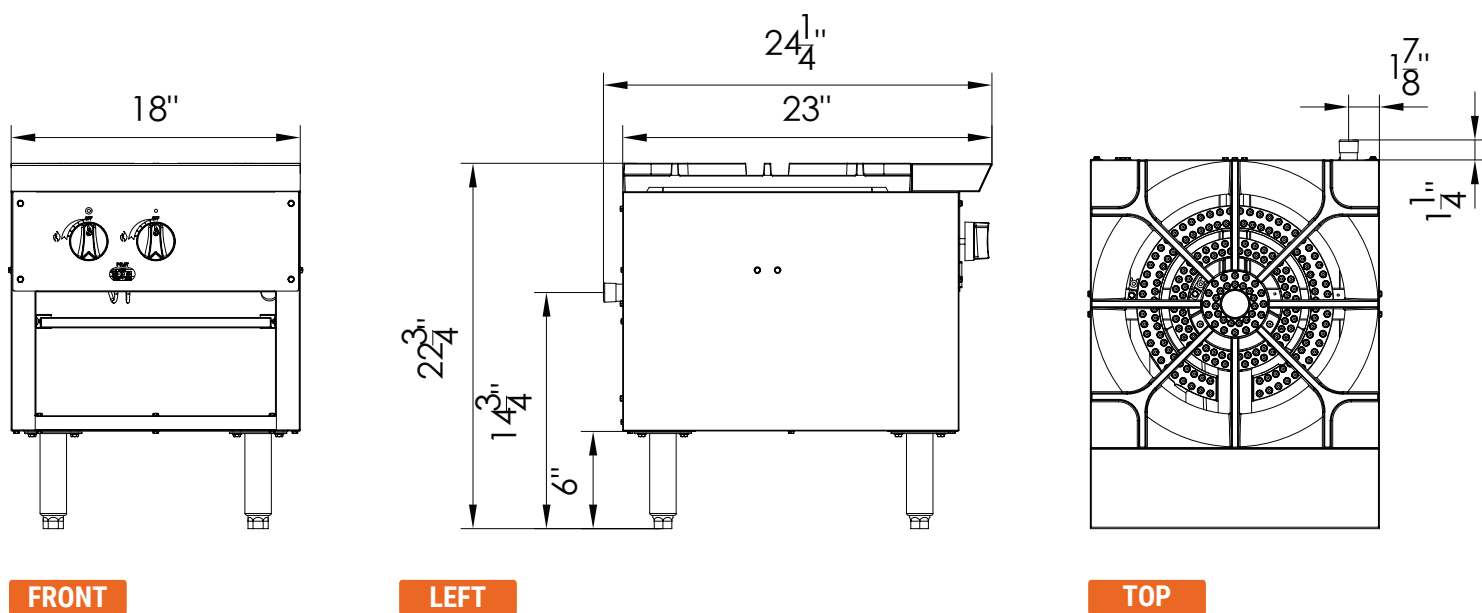

ISP-1

Single Stock Pot Range

The Inferno stock pot range is built with heavy-gauge stainless steel and features a 3-ring burner design with cast iron grates. This single burner unit includes a removable drip tray.

ISP-1

Single Stock Pot Range

Model	External Dimensions (inches)			Crated Dimensions (inches)			Net Weight	Gross Weight	Gas Source	Burner Count	Single Burner	Total Output (BTU)	Orifice Size	Gas Pressure
	W	D	H	W	D	H								
ISP-1	18	24 1/4	22 3/4	21 1/8	27 1/2	22 1/2	115	157	LPG	2	40000	80000	52	10 in. WC
									NAT	2	40000	80000	40	4 in. WC