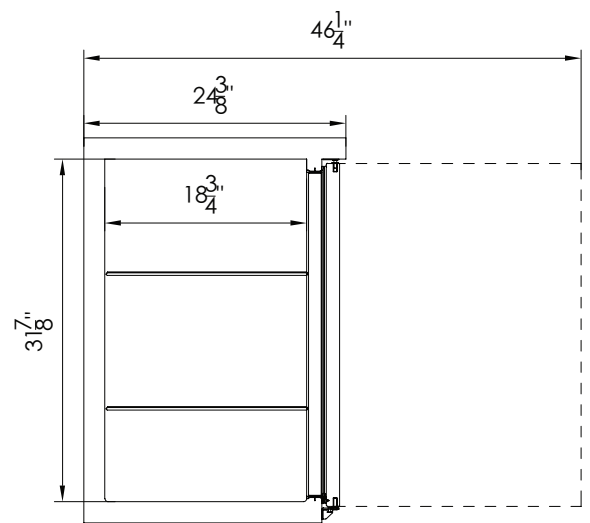

Technical Specifications

- Black exterior finish
- Stainless steel interior finish
- 115 V/60 Hz
- R290 refrigerant
- Automatic defrost

GBB-61

61" Solid Door Back Bar Cooler

FRONT

LEFT

Model	External Dimensions (inches)			Crated Dimensions (inches)			Temperature Range °F	Compressor Power (HP)	Net Weight	Gross Weight	# of Shelves	NEMA Config.	Amps
	W	D	H	W	D	H							
GBB-61	56 7/8	24 3/8	38 3/4	58 4/8	26	42 1/8	33 ~ 41°F	1/3	220	270	4	5-15P	3.5