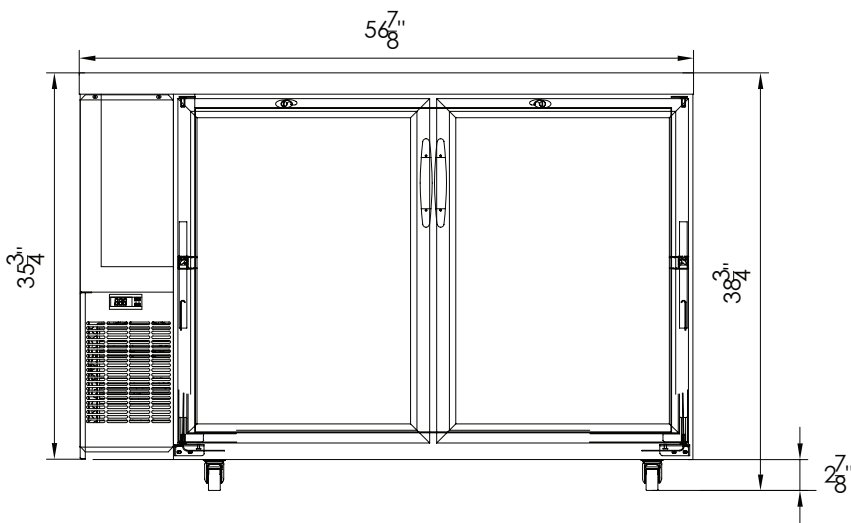

GBB-61

61" Solid Door Back Bar Cooler

The Glacier back bar refrigerator series offers efficient beverage chilling and organization while maximizing space utilization. The GBB-61 comes with solid hinged doors, locks and 4 adjustable and removable wire shelves as well as bottle rails to customize storage. Featuring precision digital temperature controls, these refrigerators maintain beverages at the optimal serving temperature between 33°F and 38°F.

Technical Specifications

- Black exterior finish
- Stainless steel interior finish
- 115 V/60 Hz
- R290 refrigerant
- Automatic defrost

GBB-61

61" Solid Door Back Bar Cooler

FRONT

LEFT

Model	External Dimensions (inches)			Crated Dimensions (inches)			Temperature Range °F	Compressor Power (HP)	Net Weight	Gross Weight	# of Shelves	NEMA Config.	Amps
	W	D	H	W	D	H							
GBB-61	56 7/8	24 3/8	38 3/4	58 4/8	26	42 1/8	33 ~ 41°F	1/3	220	270	4	5-15P	3.5