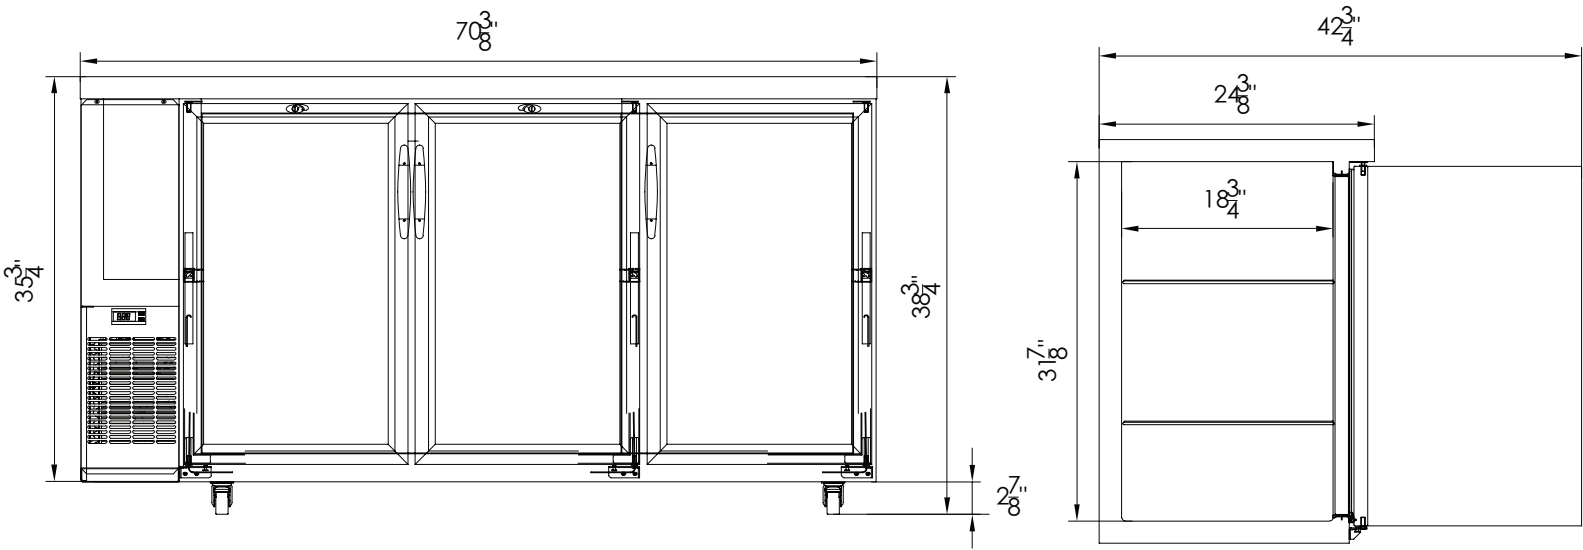

GBB-73

73" Solid Door Back Bar Cooler

The Glacier back bar refrigerator series offers efficient beverage chilling and organization while maximizing space utilization. The GBB-73 comes with solid hinged doors, locks and 6 adjustable and removable wire shelves as well as bottle rails to customize storage. Featuring precision digital temperature controls, these refrigerators maintain beverages at the optimal serving temperature between 33°F and 38°F.

Technical Specifications

- Black exterior finish
- Stainless steel interior finish
- 115 V/60 Hz
- R290 refrigerant
- Automatic defrost

GBB-73

73" Solid Door Back Bar Cooler

FRONT

LEFT

Model	External Dimensions (inches)			Crated Dimensions (inches)			Temperature Range °F	Compressor Power (HP)	Net Weight	Gross Weight	# of Shelves	NEMA Config.	Amps
	W	D	H	W	D	H							
GBB-73	70 3/8	24 3/8	38 3/4	72	26	42 1/8	33 ~ 41°F	1/3	264	324	6	5-15P	3.5